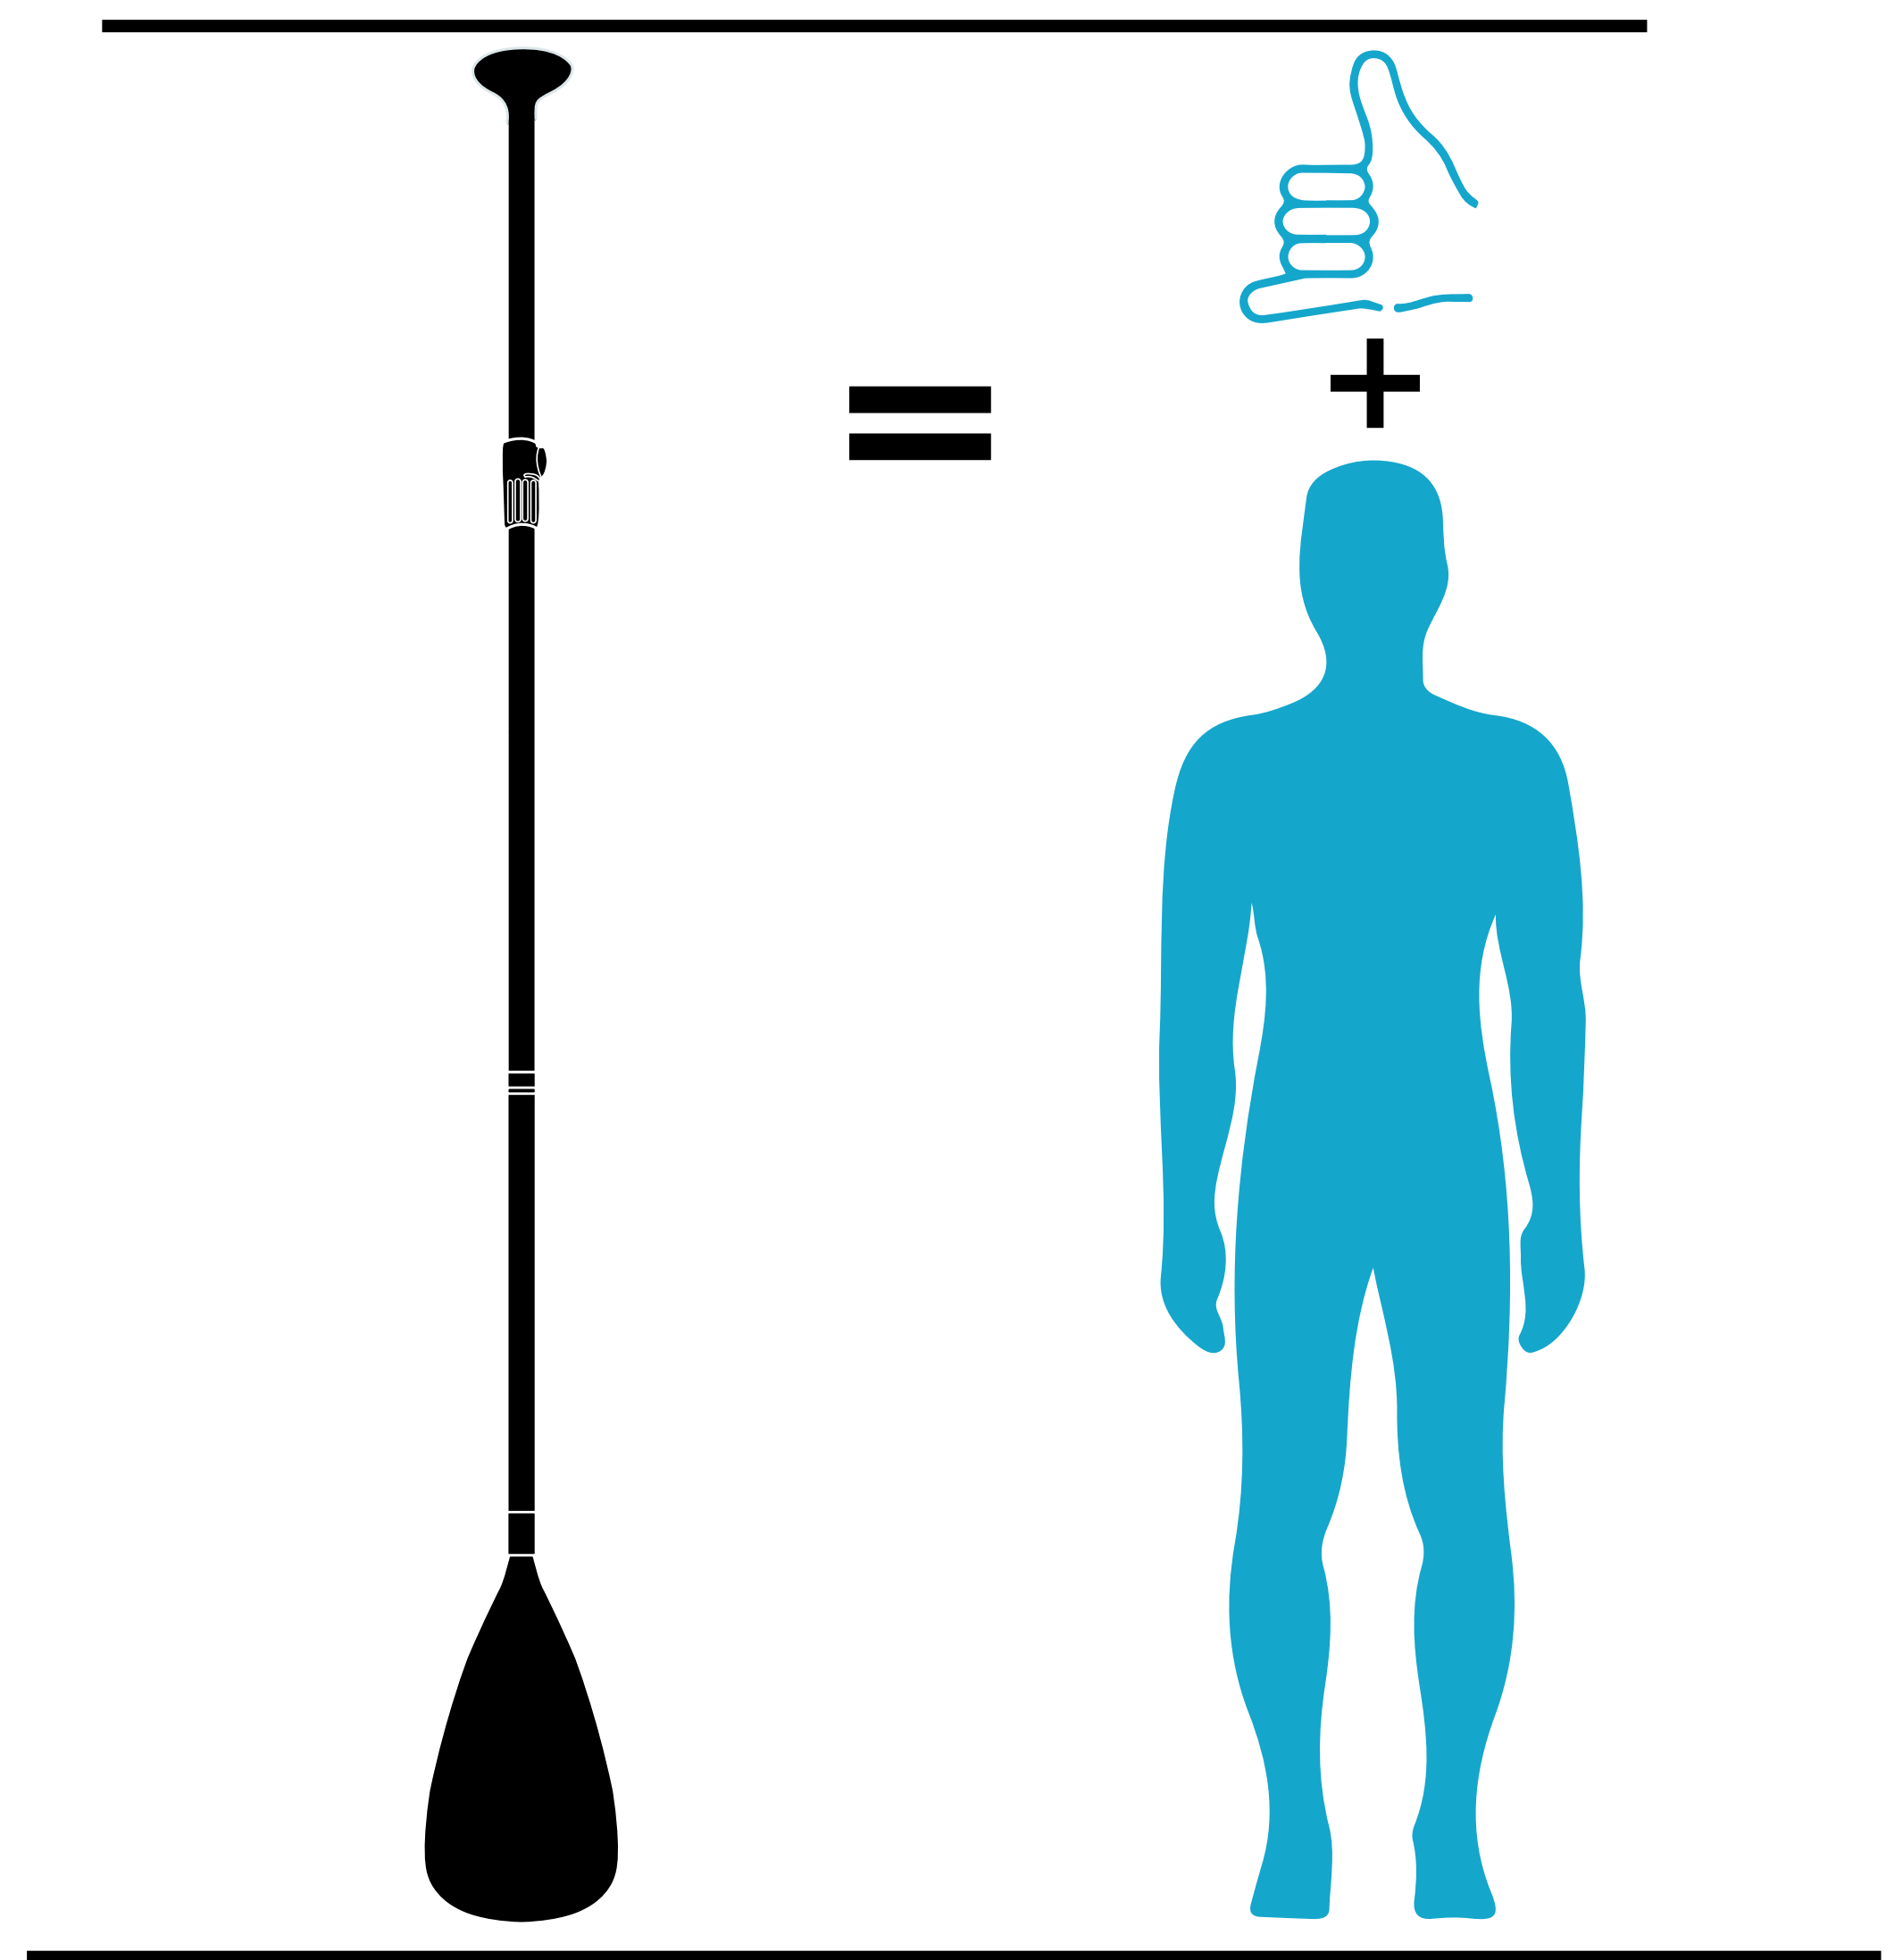

# HOW TO SET YOUR ISUP PADDLE HEIGHT

1 shaka  
+  
your height

=====

**PERFECT  
PADDLE  
LENGTH**

 Simply set the paddle height with the "shaka" gesture, which is approximately 6 inches above your head.

ADJUST THE PADDLE

# HOW TO SET YOUR ISUP PADDLE HEIGHT

AQUA MARINA

ADJUST THE PADDLE

1 shaka

your height

PERFECT  
PADDLE  
LENGTH

Set the paddle height with the help of the “call” gesture, which is approximately 6 inches above your head.