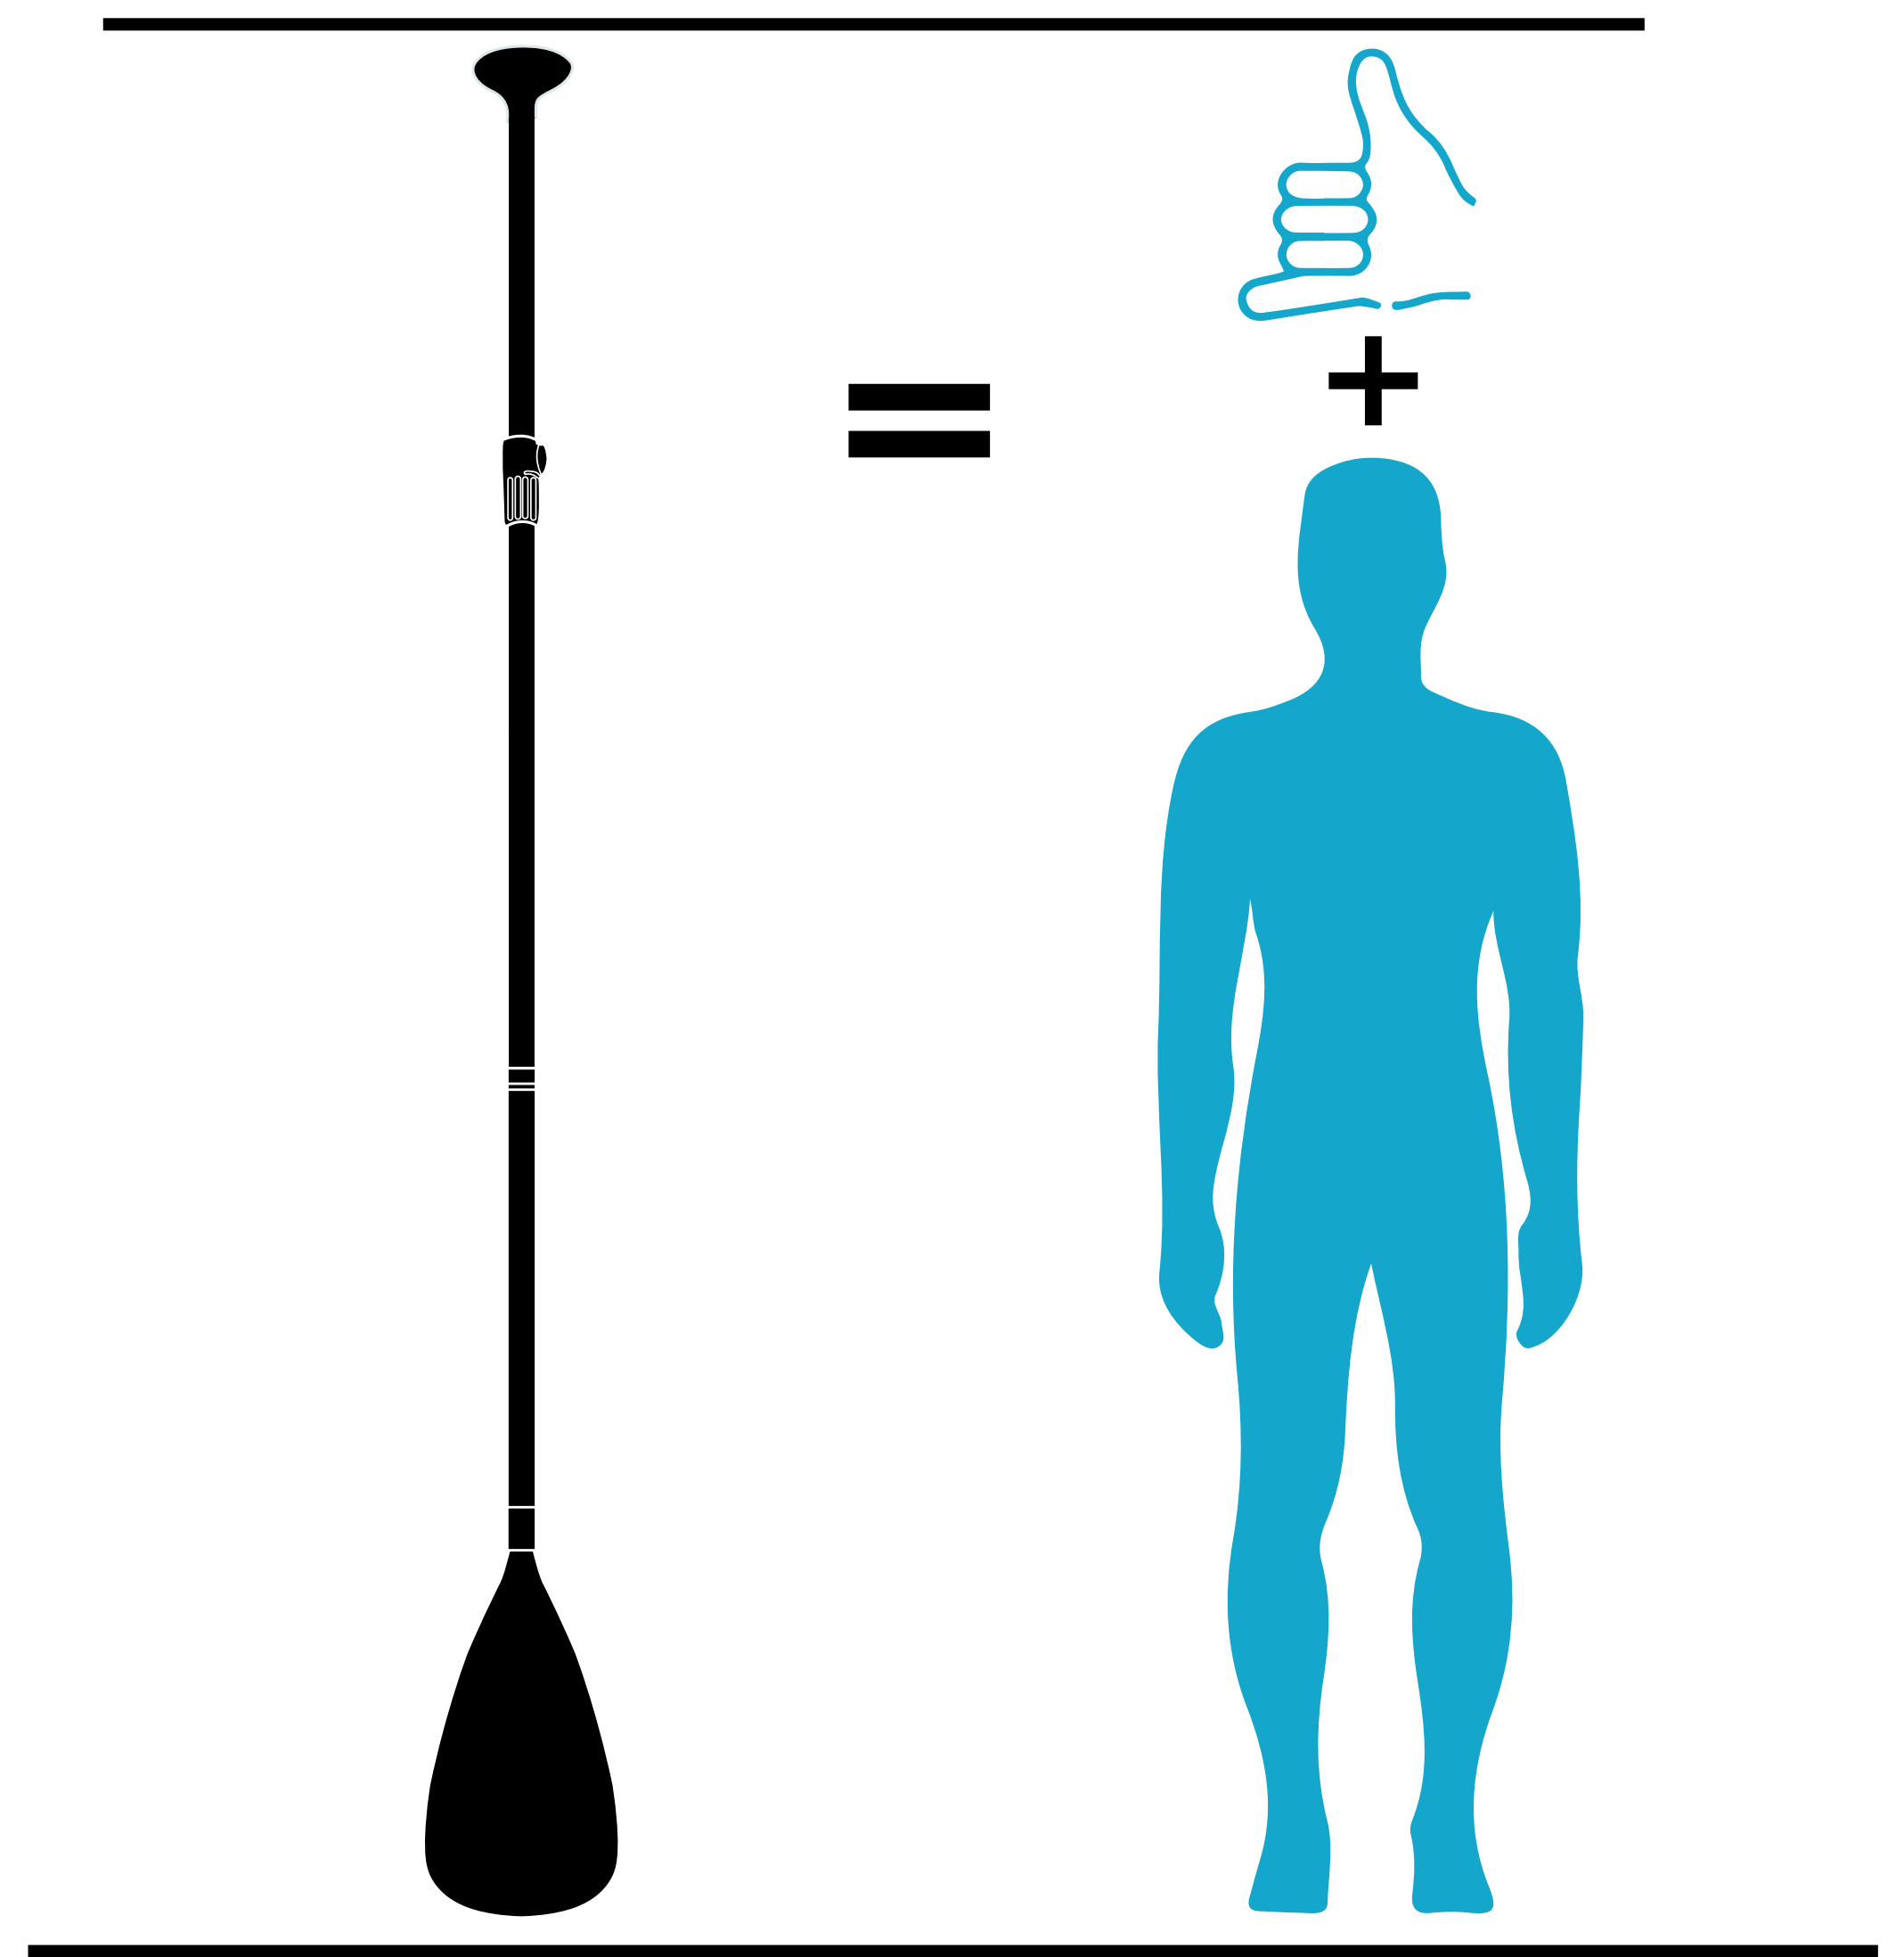

# HOW TO SET YOUR ISUP PADDLE HEIGHT

1 shaka  
+  
your height

=====

**PERFECT  
PADDLE  
LENGTH**

 Simply set the paddle height with the "shaka" gesture, which is approximately 6 inches above your head.

ADJUST THE PADDLE

# HOW TO SET YOUR ISUP PADDLE HEIGHT

AQUA MARINA

ADJUST THE PADDLE

1 shaka

your height

PERFECT  
PADDLE  
LENGTH

Set the paddle height with the help of the “call” gesture, which is approximately 6 inches above your head.