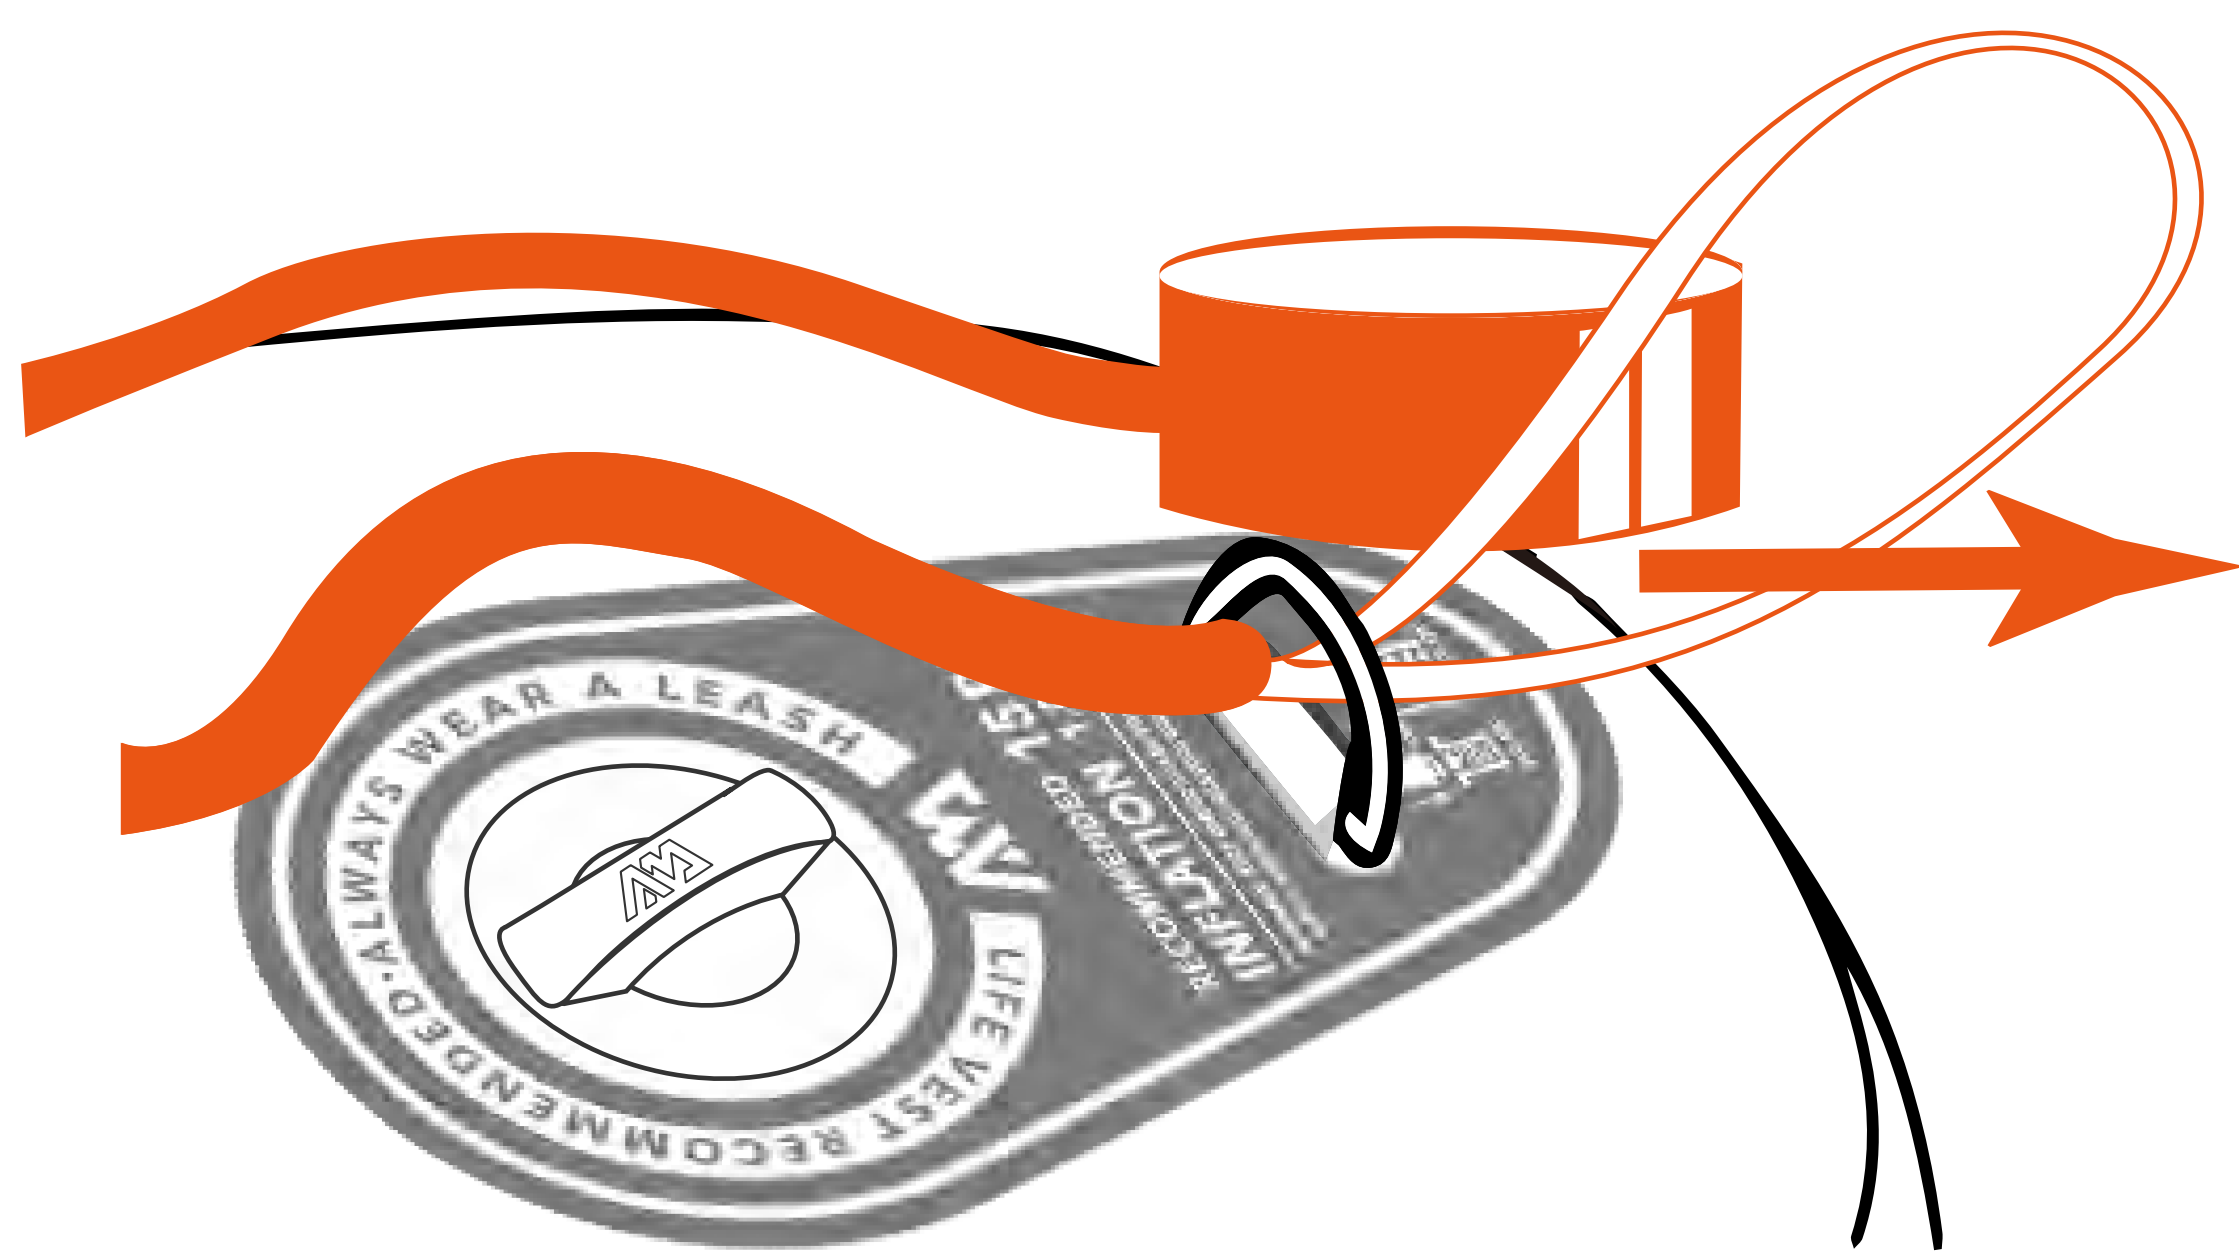

# HOW TO ATTACH A LEASH TO THE BOARD

AQUA MARINA

1

Pass the pull tab through the D-Ring on the tail.

2

Take the leash through the loop.

3

Pull the slack out.