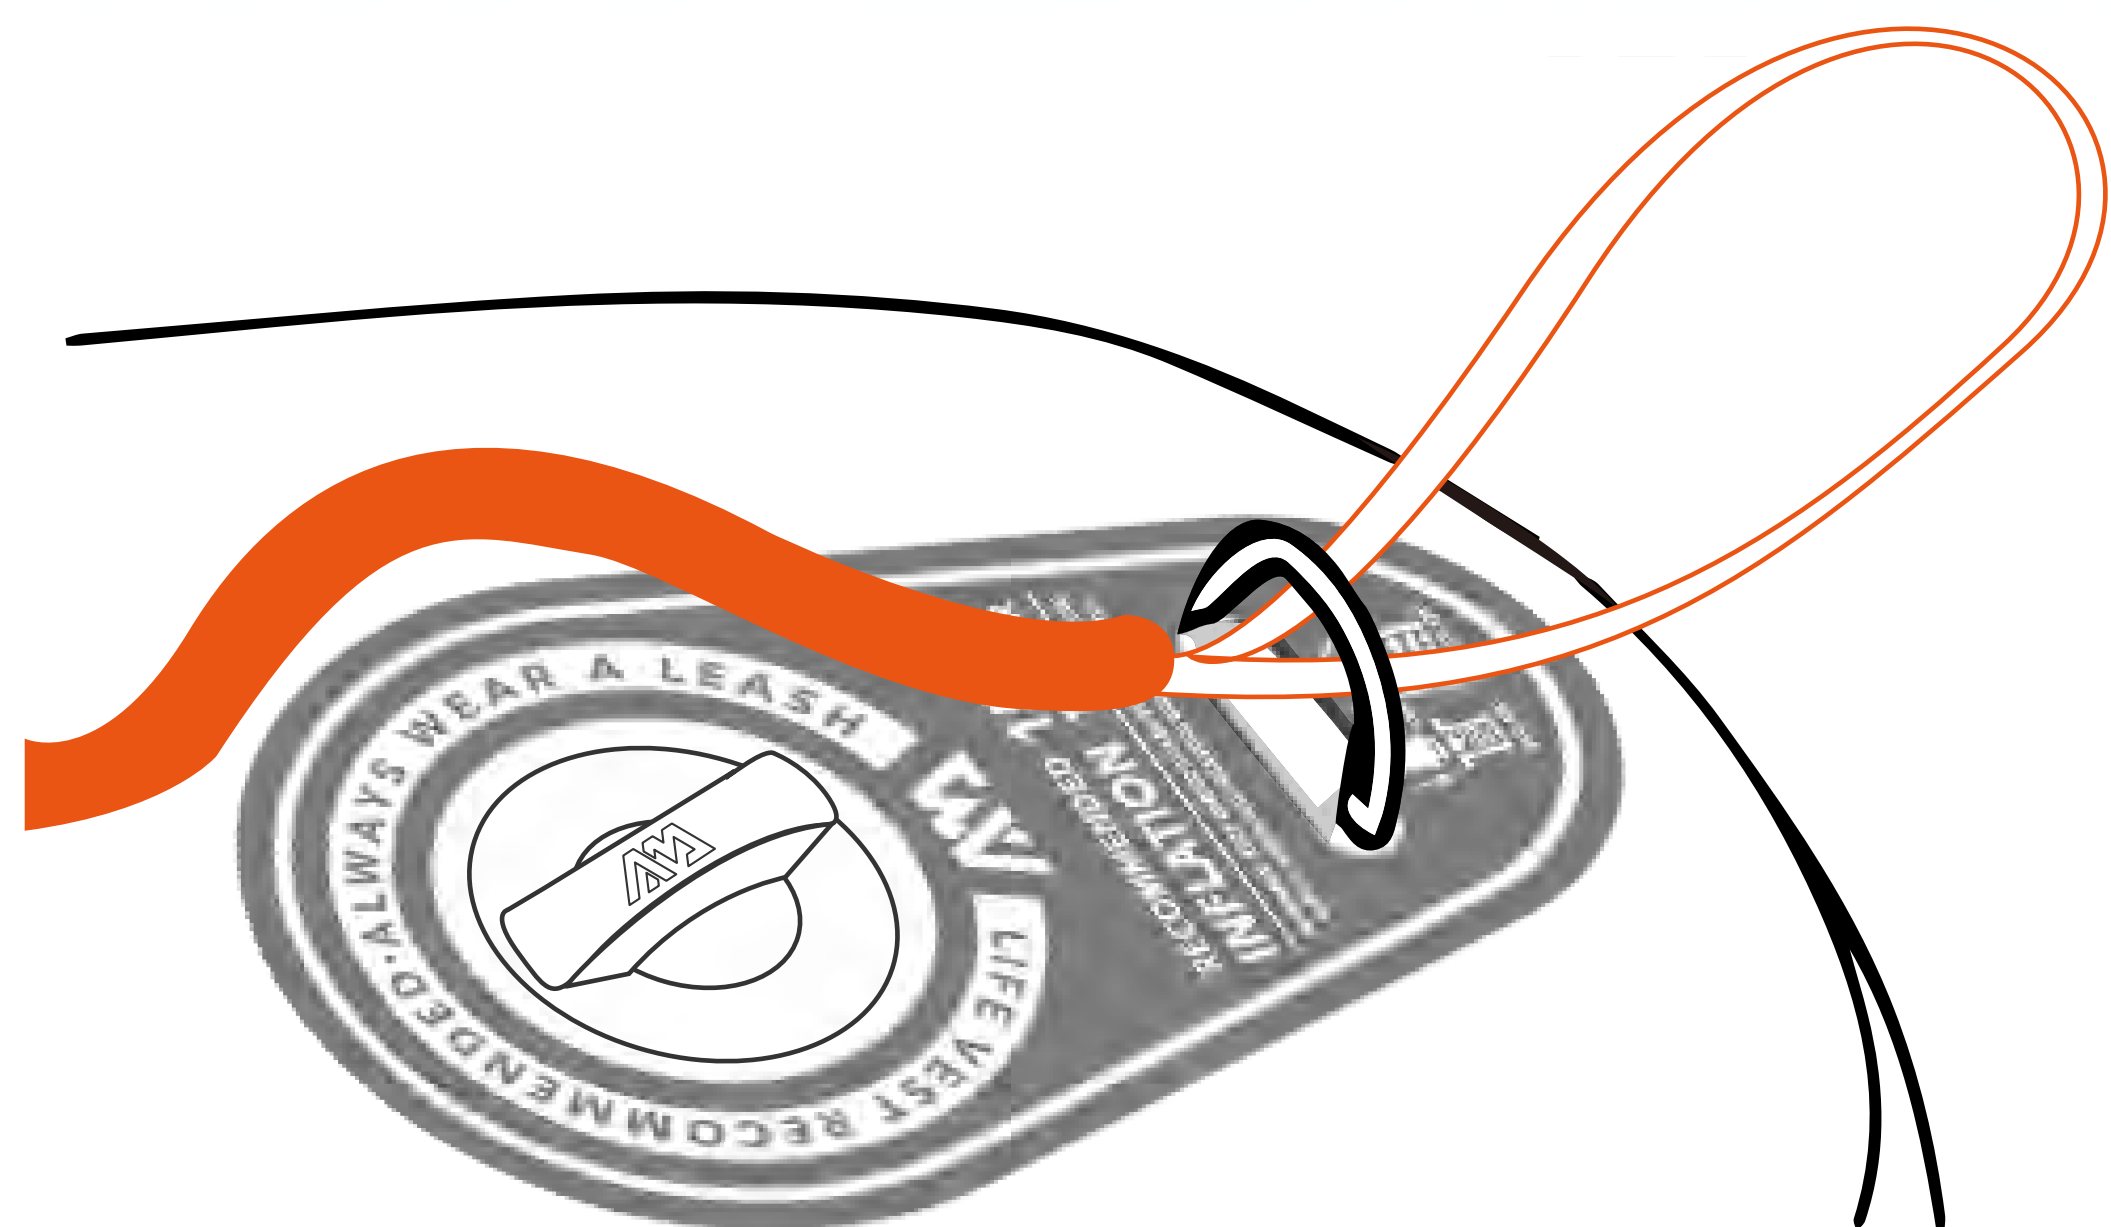

# HOW TO ATTACH A LEASH TO THE BOARD

AQUA MARINA

1

Pass the pull tab through the D-Ring on the tail.

2

Take the leash through the loop.

3

Pull the slack out.