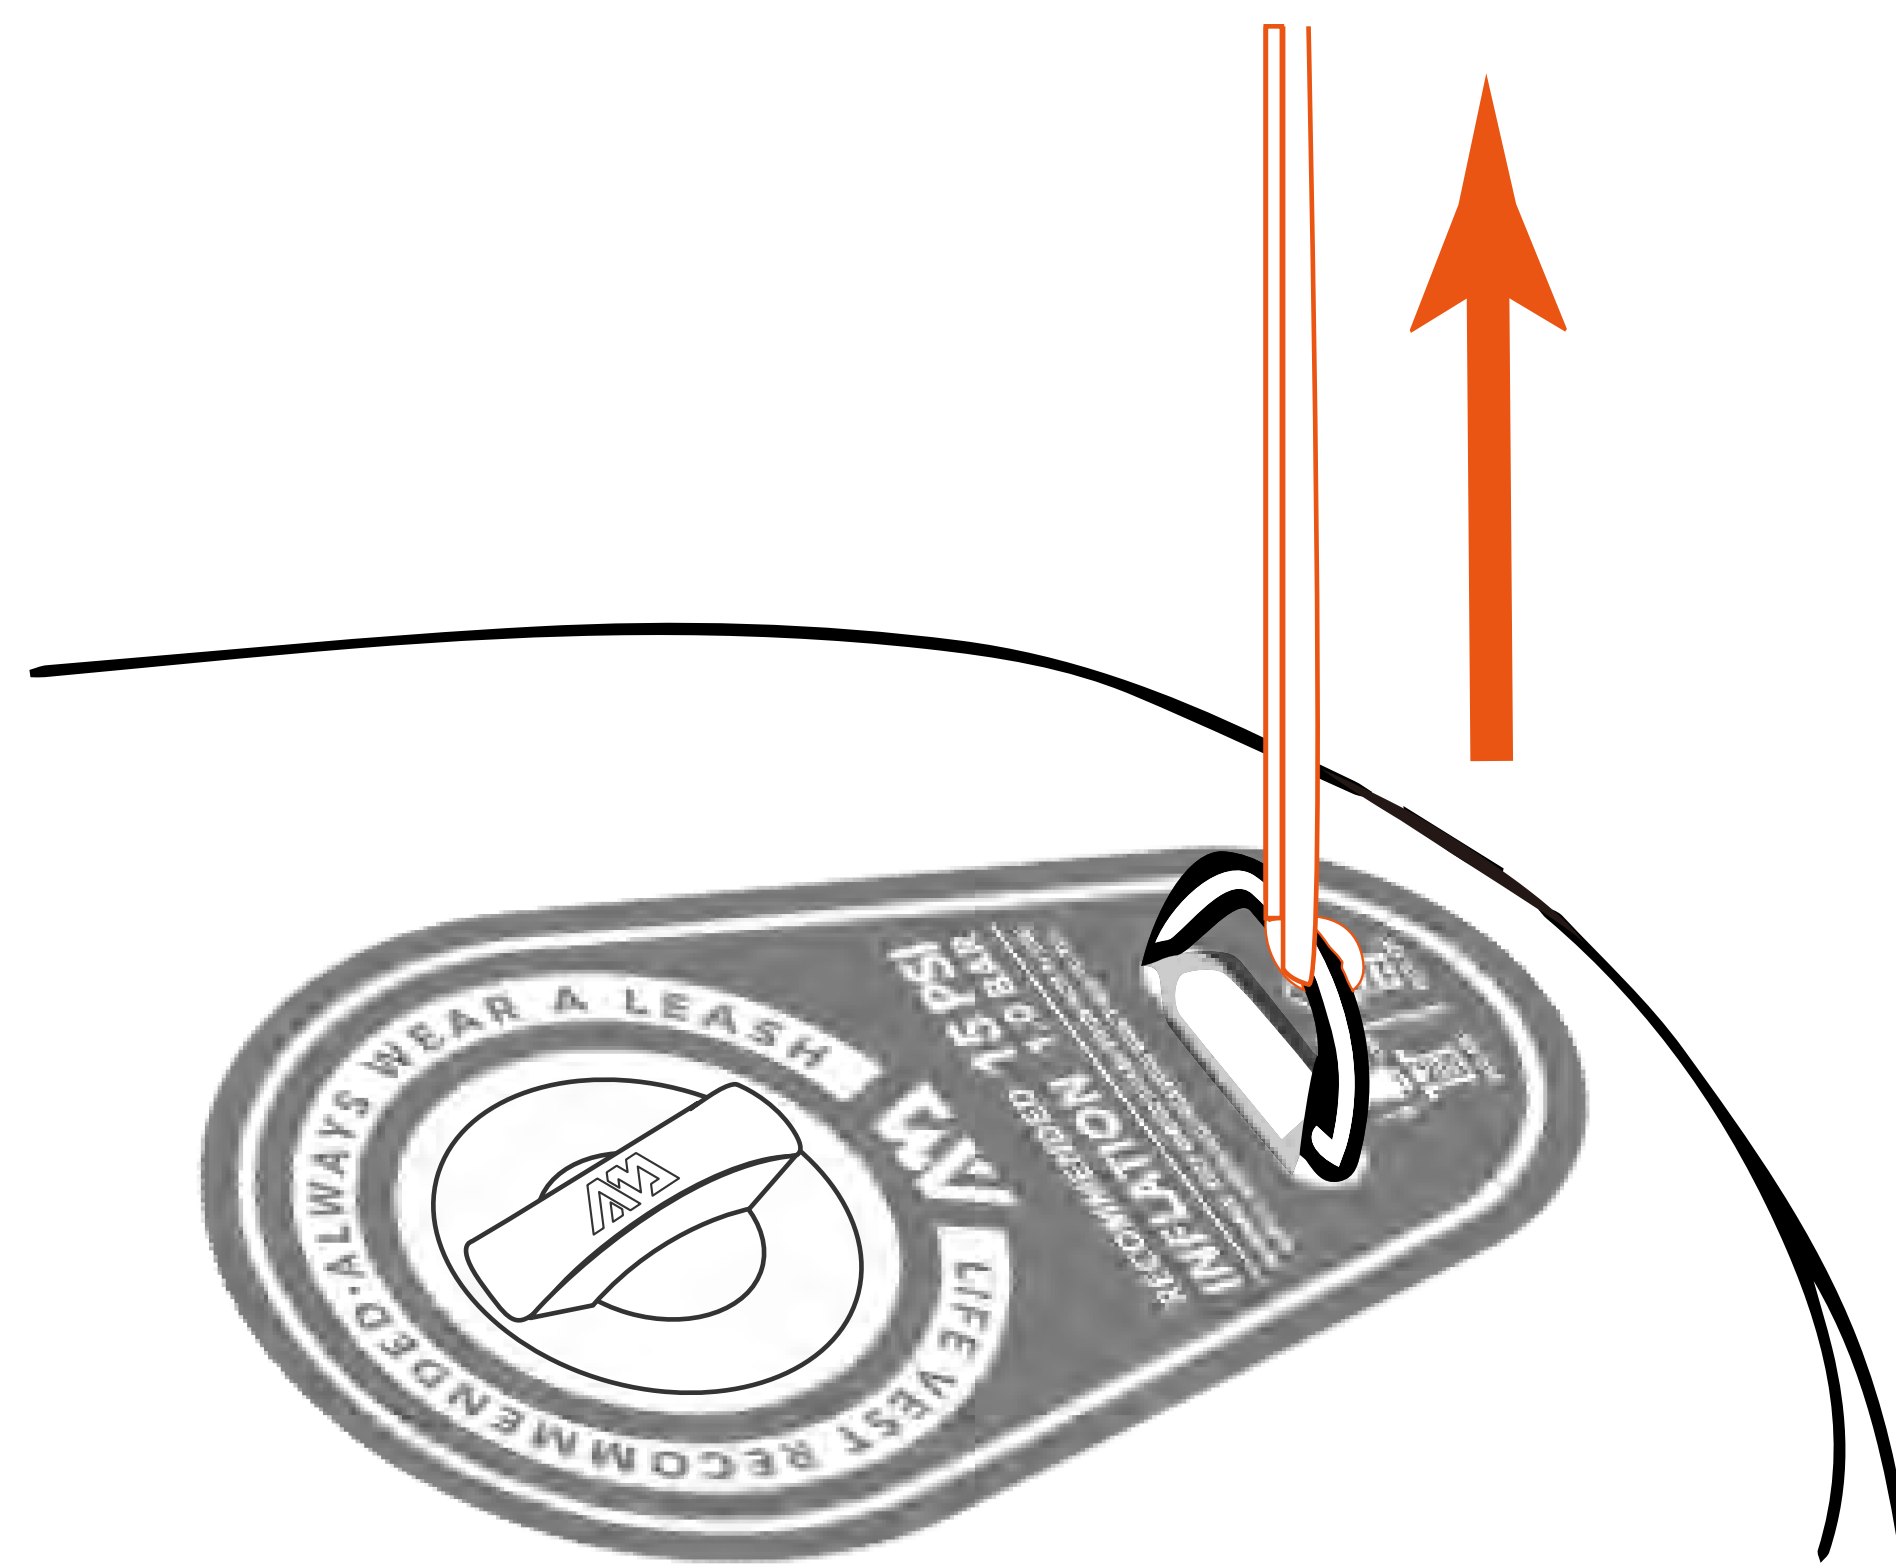

# HOW TO ATTACH A LEASH TO THE BOARD

AQUA MARINA

1

Pass the pull tab through the D-Ring on the tail.

2

Take the leash through the loop.

3

Pull the slack out.